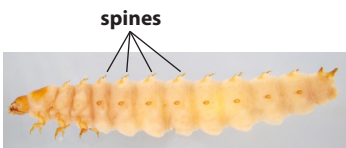

Keep small hive beetle OUT of Oregon!
Learn them, watch for them, and report them!

The adults are:

- brown to black in color
- oval shaped
- about ¼ inch (5.7 mm) long (about one-third the size of a honey bee)
- stout, squat in shape
- lacking additional elongated segments

Where to find them:

- Cracks and crevices in colony
- Weak colonies
- Honey houses with stored honey supers
- Protein patties

Chris Hedstrom, Oregon
Department of Agriculture

James D. Ellis, University of
Florida © Bugwood.org
/CC-BY-3.0-US

3.0 mm

Chris Hedstrom, Oregon
Department of Agriculture

FOLD

Small Hive Beetle: Some common lookalikes

Small hive beetle larvae may resemble greater wax moth larvae (*Galleria mellonella*).

Greater wax moth larva:
no spines, has prolegs

prolegs

Small hive beetle larva:
spines, no prolegs

spines

Rove beetle

1.5 mm

Chris Hedstrom, Oregon
Department of Agriculture

Sap beetle

Prevent SHB establishment!